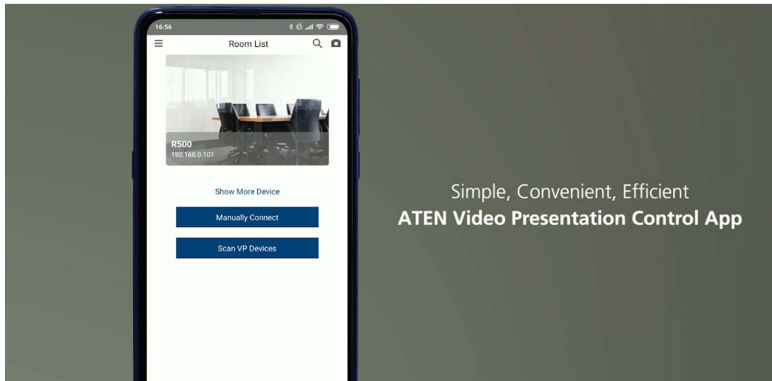

ATEN Video Presentation Control App

Collaborate and Control Meeting Presentations with your mobile device

Join meetings via the ATEN Video [Presentation](#) Control App that allows you to collaborate and control meeting [presentations](#) directly from your smartphone. This free app features collaboration and control capabilities to help you deliver smooth, engaging, and productive meetings.

* iOS: 12.0 or later

* Android: 8.0 or later

Multiple Login Options

Auto search the network and click on any device to log in. Connect manually by entering IP address and Room Code, or just scan or load the device QR code for instant access.

- **Multiple Login Options**

- Auto scan the local network for devices or use the QR code/room code to log in.

- **Bi-directional Wireless Streaming**

- Stream [presentation](#) content from your mobile device with ease or 'Go Live' to share content to participants located elsewhere.

- **Quad View with Auto Layout**

- Shows up to 4 streamed-in sources and dynamically adjusts the screen layout per the number of sources.

- **Advanced Collaboration Features**

- White Board : take notes or make annotations on any file in real-time.
- Chat Room :allows participants to chat with each other or send files instantly.
- Easily Switch Video Sources: drag and drop to route multiple video sources to multiple displays effortlessly.
- Group Broadcasting : speak to remote participants using your own device.
- Intuitive Control : wrapped in an intuitive user interface, this app allows for audio stream controlling, layout setting, and more.