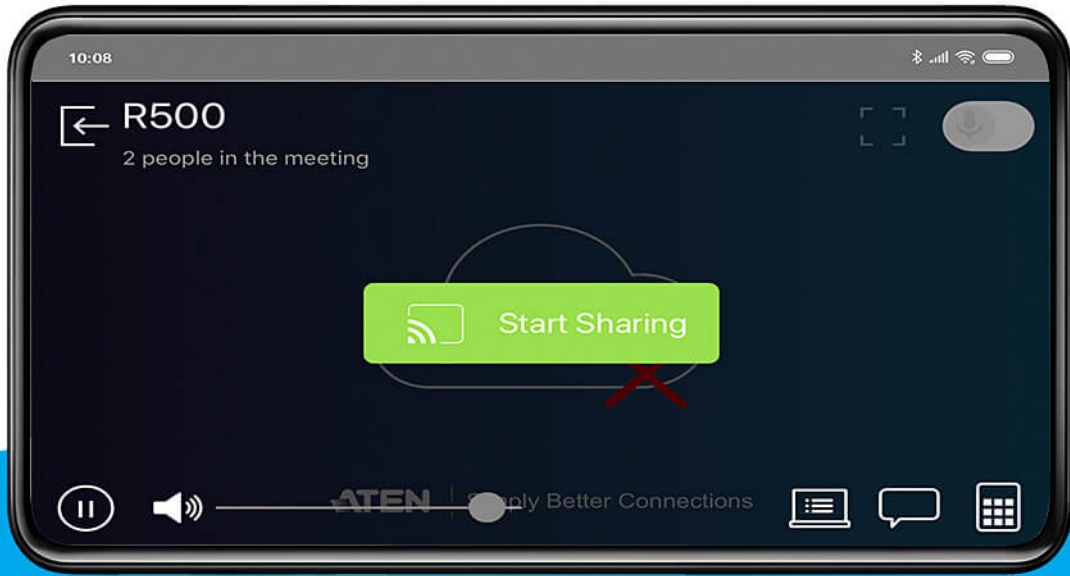

ATEN Video Presentation Control App

Collaborate and Control Meeting Presentations with your mobile device

Join meetings via the ATEN Video [Presentation](#) Control App that allows you to collaborate and control meeting [presentations](#) directly from your smartphone. This free app features collaboration and control capabilities to help you deliver smooth, engaging, and productive meetings.

* iOS: 12.0 or later

* Android: 8.0 or later

Multiple Login Options

Auto search the network and click on any device to log in. Connect manually by entering IP address and Room Code, or just scan or load the device QR code for instant access.

Present Wirelessly

Simply log in to the meeting and click "Start Sharing" to stream in [presentation](#) content directly from your smartphone.

View Live Presentations

Join meetings, view streamed-in [presentation](#) content from any participant, and collaborate on the go to ensure that you never miss out on any discussions.

- **Quad View with Auto Layout**

- Shows up to 4 streamed-in sources and dynamically adjusts the screen layout per the number of sources.

- **Advanced Collaboration Features**

- White Board : take notes or make annotations on any file in real-time.
- Chat Room :allows participants to chat with each other or send files instantly.
- Easily Switch Video Sources: drag and drop to route multiple video sources to multiple displays effortlessly.
- Group Broadcasting : speak to remote participants using your own device.
- Intuitive Control : wrapped in an intuitive user interface, this app allows for audio stream controlling, layout setting, and more.