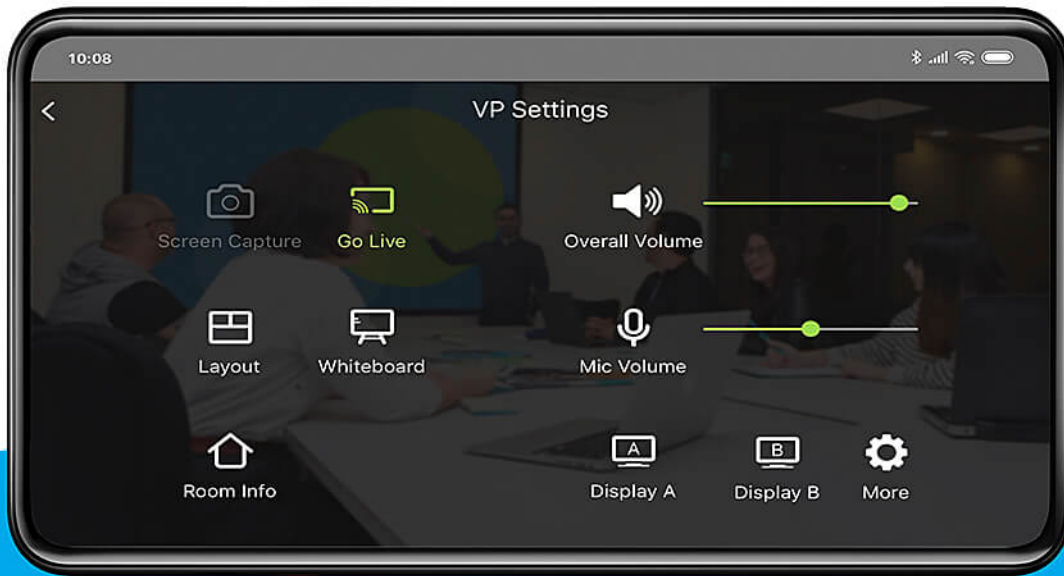

Chat Room Messaging

Instantly chat or send files to all meeting participants to enhance interaction and information sharing and ensure that everyone is on the same page.

Intuitive Control

Set layouts, switch sources, control audio and more.

Talk to Our Experts

If you prefer to have ATEN contact you, please complete the form and a representative will be in touch with you shortly

Features

The ATEN Video [Presentation Control App](#) is a free [mobile app](#) that supports iOS and Android operating systems. It provides direct and easy access to collaborate and control meeting [presentations](#) directly from one's mobile device.

- **Multiple Login Options**

- Auto scan the local network for devices or use the QR code/room code to log in.

- **Bi-directional Wireless Streaming**

- Stream [presentation](#) content from your mobile device with ease or 'Go Live' to share content to participants located elsewhere.

- **Quad View with Auto Layout**

- Shows up to 4 streamed-in sources and dynamically adjusts the screen layout per the number of sources.

- **Advanced Collaboration Features**

- White Board : take notes or make annotations on any file in real-time.
- Chat Room :allows participants to chat with each other or send files instantly.
- Easily Switch Video Sources: drag and drop to route multiple video sources to multiple displays effortlessly.
- Group Broadcasting : speak to remote participants using your own device.
- Intuitive Control : wrapped in an intuitive user interface, this app allows for audio stream controlling, layout setting, and more.