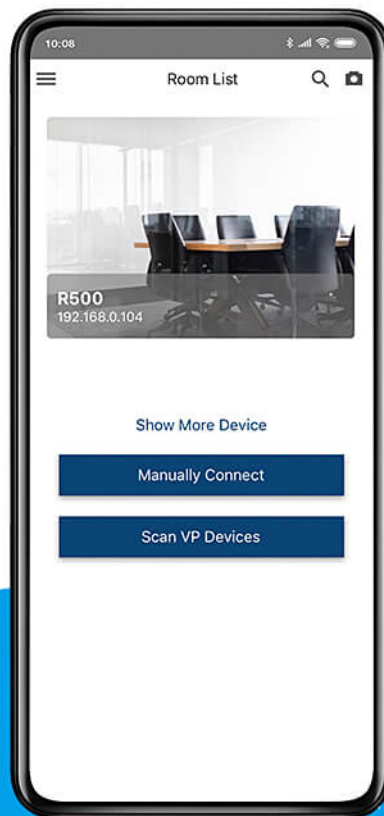

ATEN Video Presentation Control App

Collaborate and Control Meeting Presentations with your mobile device

Join meetings via the ATEN Video [Presentation](#) Control App that allows you to collaborate and control meeting [presentations](#) directly from your smartphone. This free app features collaboration and control capabilities to help you deliver smooth, engaging, and productive meetings.

* iOS: 12.0 or later

* Android: 8.0 or later

Multiple Login Options

Auto search the network and click on any device to log in. Connect manually by entering IP address and Room Code, or just scan or load the device QR code for instant access.

Present Wirelessly

Simply log in to the meeting and click "Start Sharing" to stream in [presentation](#) content directly from your smartphone.

View Live Presentations

Join meetings, view streamed-in [presentation](#) content from any participant, and collaborate on the go to ensure that you never miss out on any discussions.

- **Quad View with Auto Layout**

- Shows up to 4 streamed-in sources and dynamically adjusts the screen layout per the number of sources.

- **Advanced Collaboration Features**

- White Board : take notes or make annotations on any file in real-time.
- Chat Room :allows participants to chat with each other or send files instantly.
- Easily Switch Video Sources: drag and drop to route multiple video sources to multiple displays effortlessly.
- Group Broadcasting : speak to remote participants using your own device.
- Intuitive Control : wrapped in an intuitive user interface, this app allows for audio stream controlling, layout setting, and more.