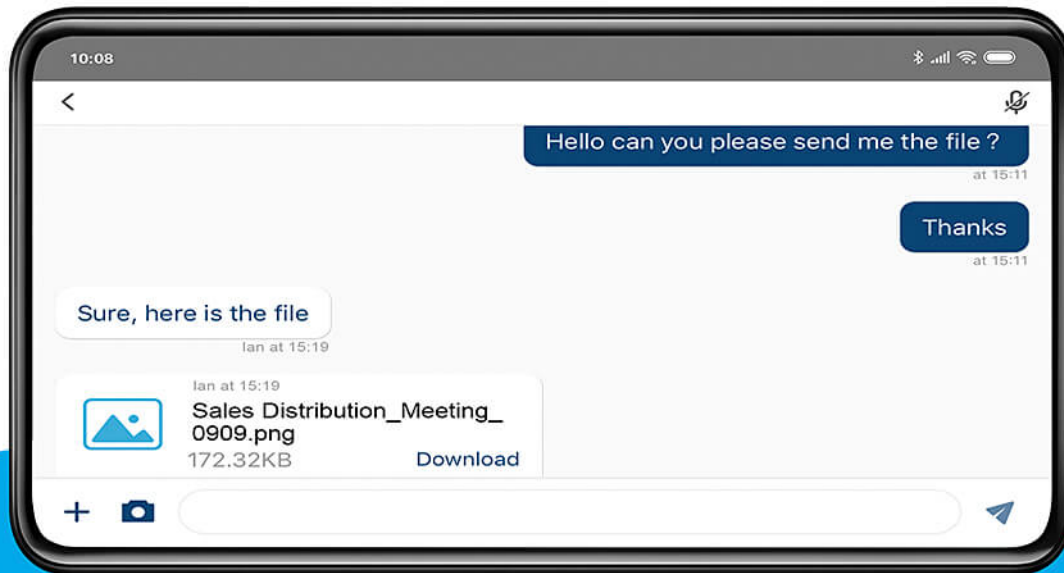

Present Wirelessly

Simply log in to the meeting and click "Start Sharing" to stream in [presentation](#) content directly from your smartphone.

View Live Presentations

Join meetings, view streamed-in [presentation](#) content from any participant, and collaborate on the go to ensure that you never miss out on any discussions.

Contact Us

Get a quote for this product or get in touch with our sales experts

Get Quote

[Contact Sales](#)

Whiteboard Annotation

Facilitate discussions by taking notes and making annotations on any file in real-time. Save and share the Whiteboard content for efficient post-meeting follow-up.