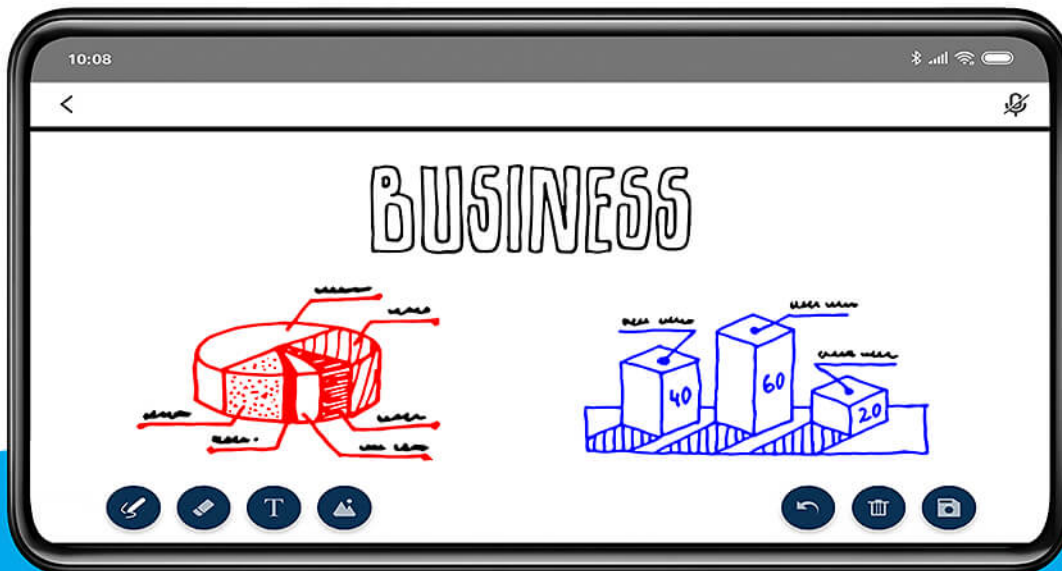

Whiteboard Annotation

Facilitate discussions by taking notes and making annotations on any file in real-time. Save and share the Whiteboard content for efficient post-meeting follow-up.